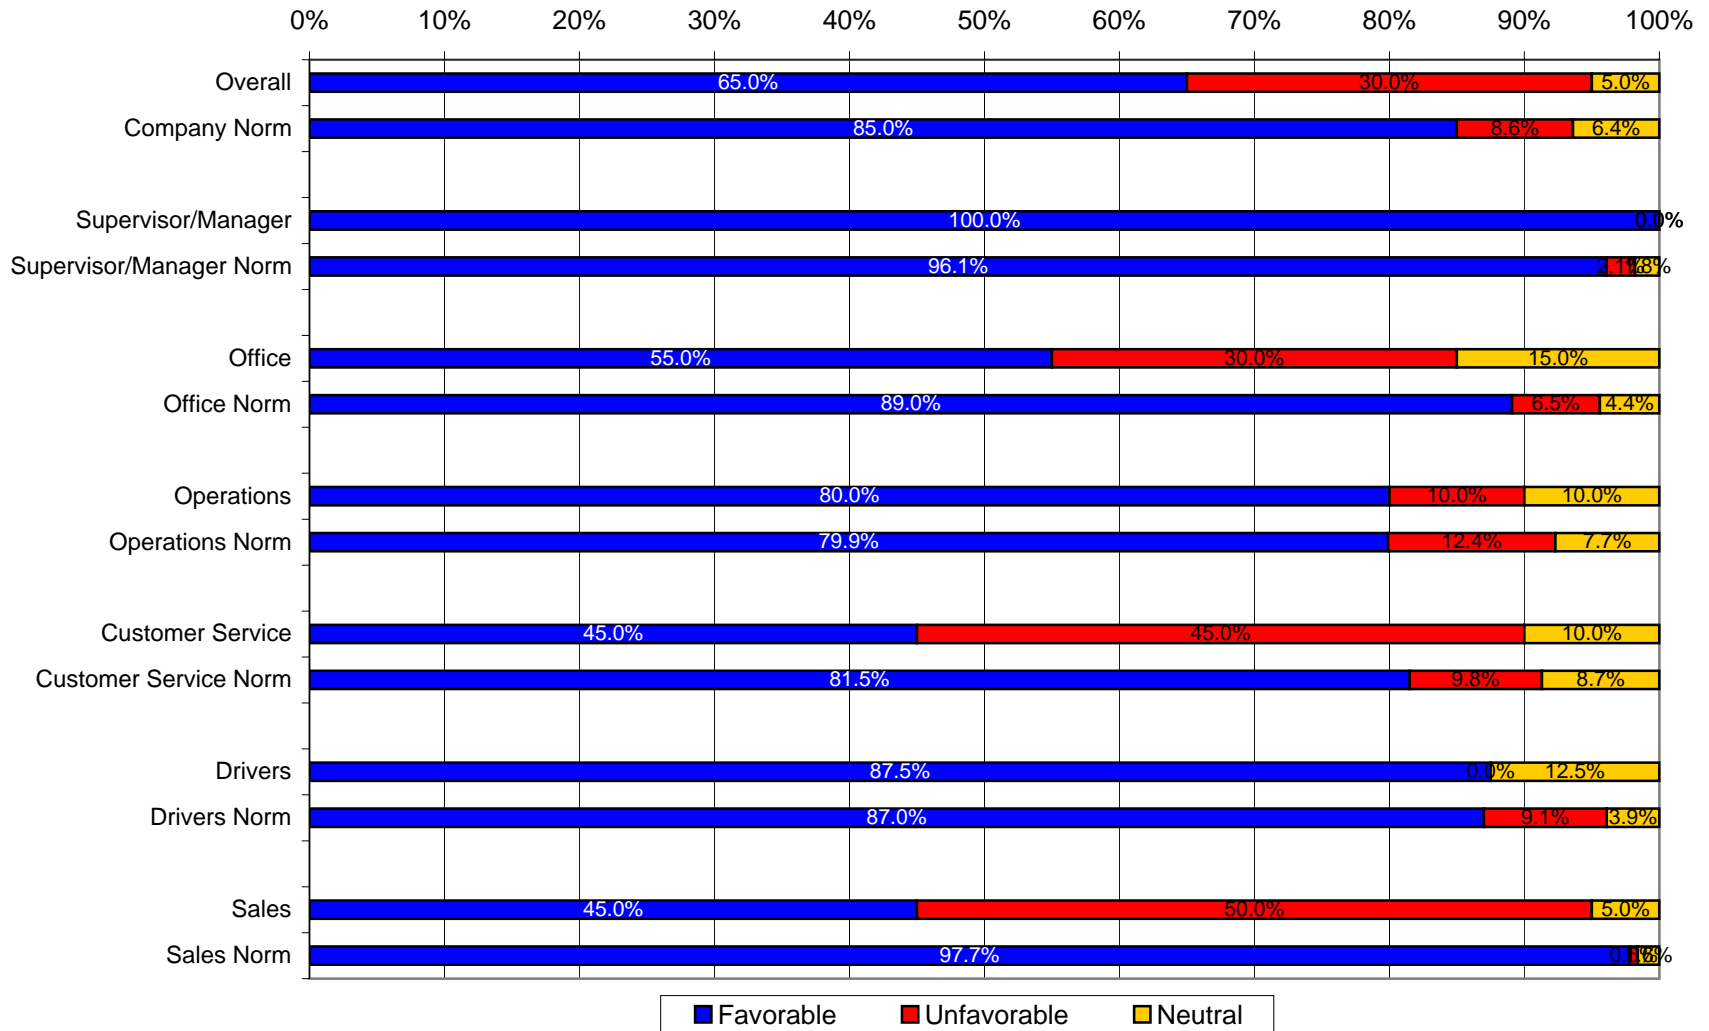

Sample Factor

Organizational Commitment & Pride